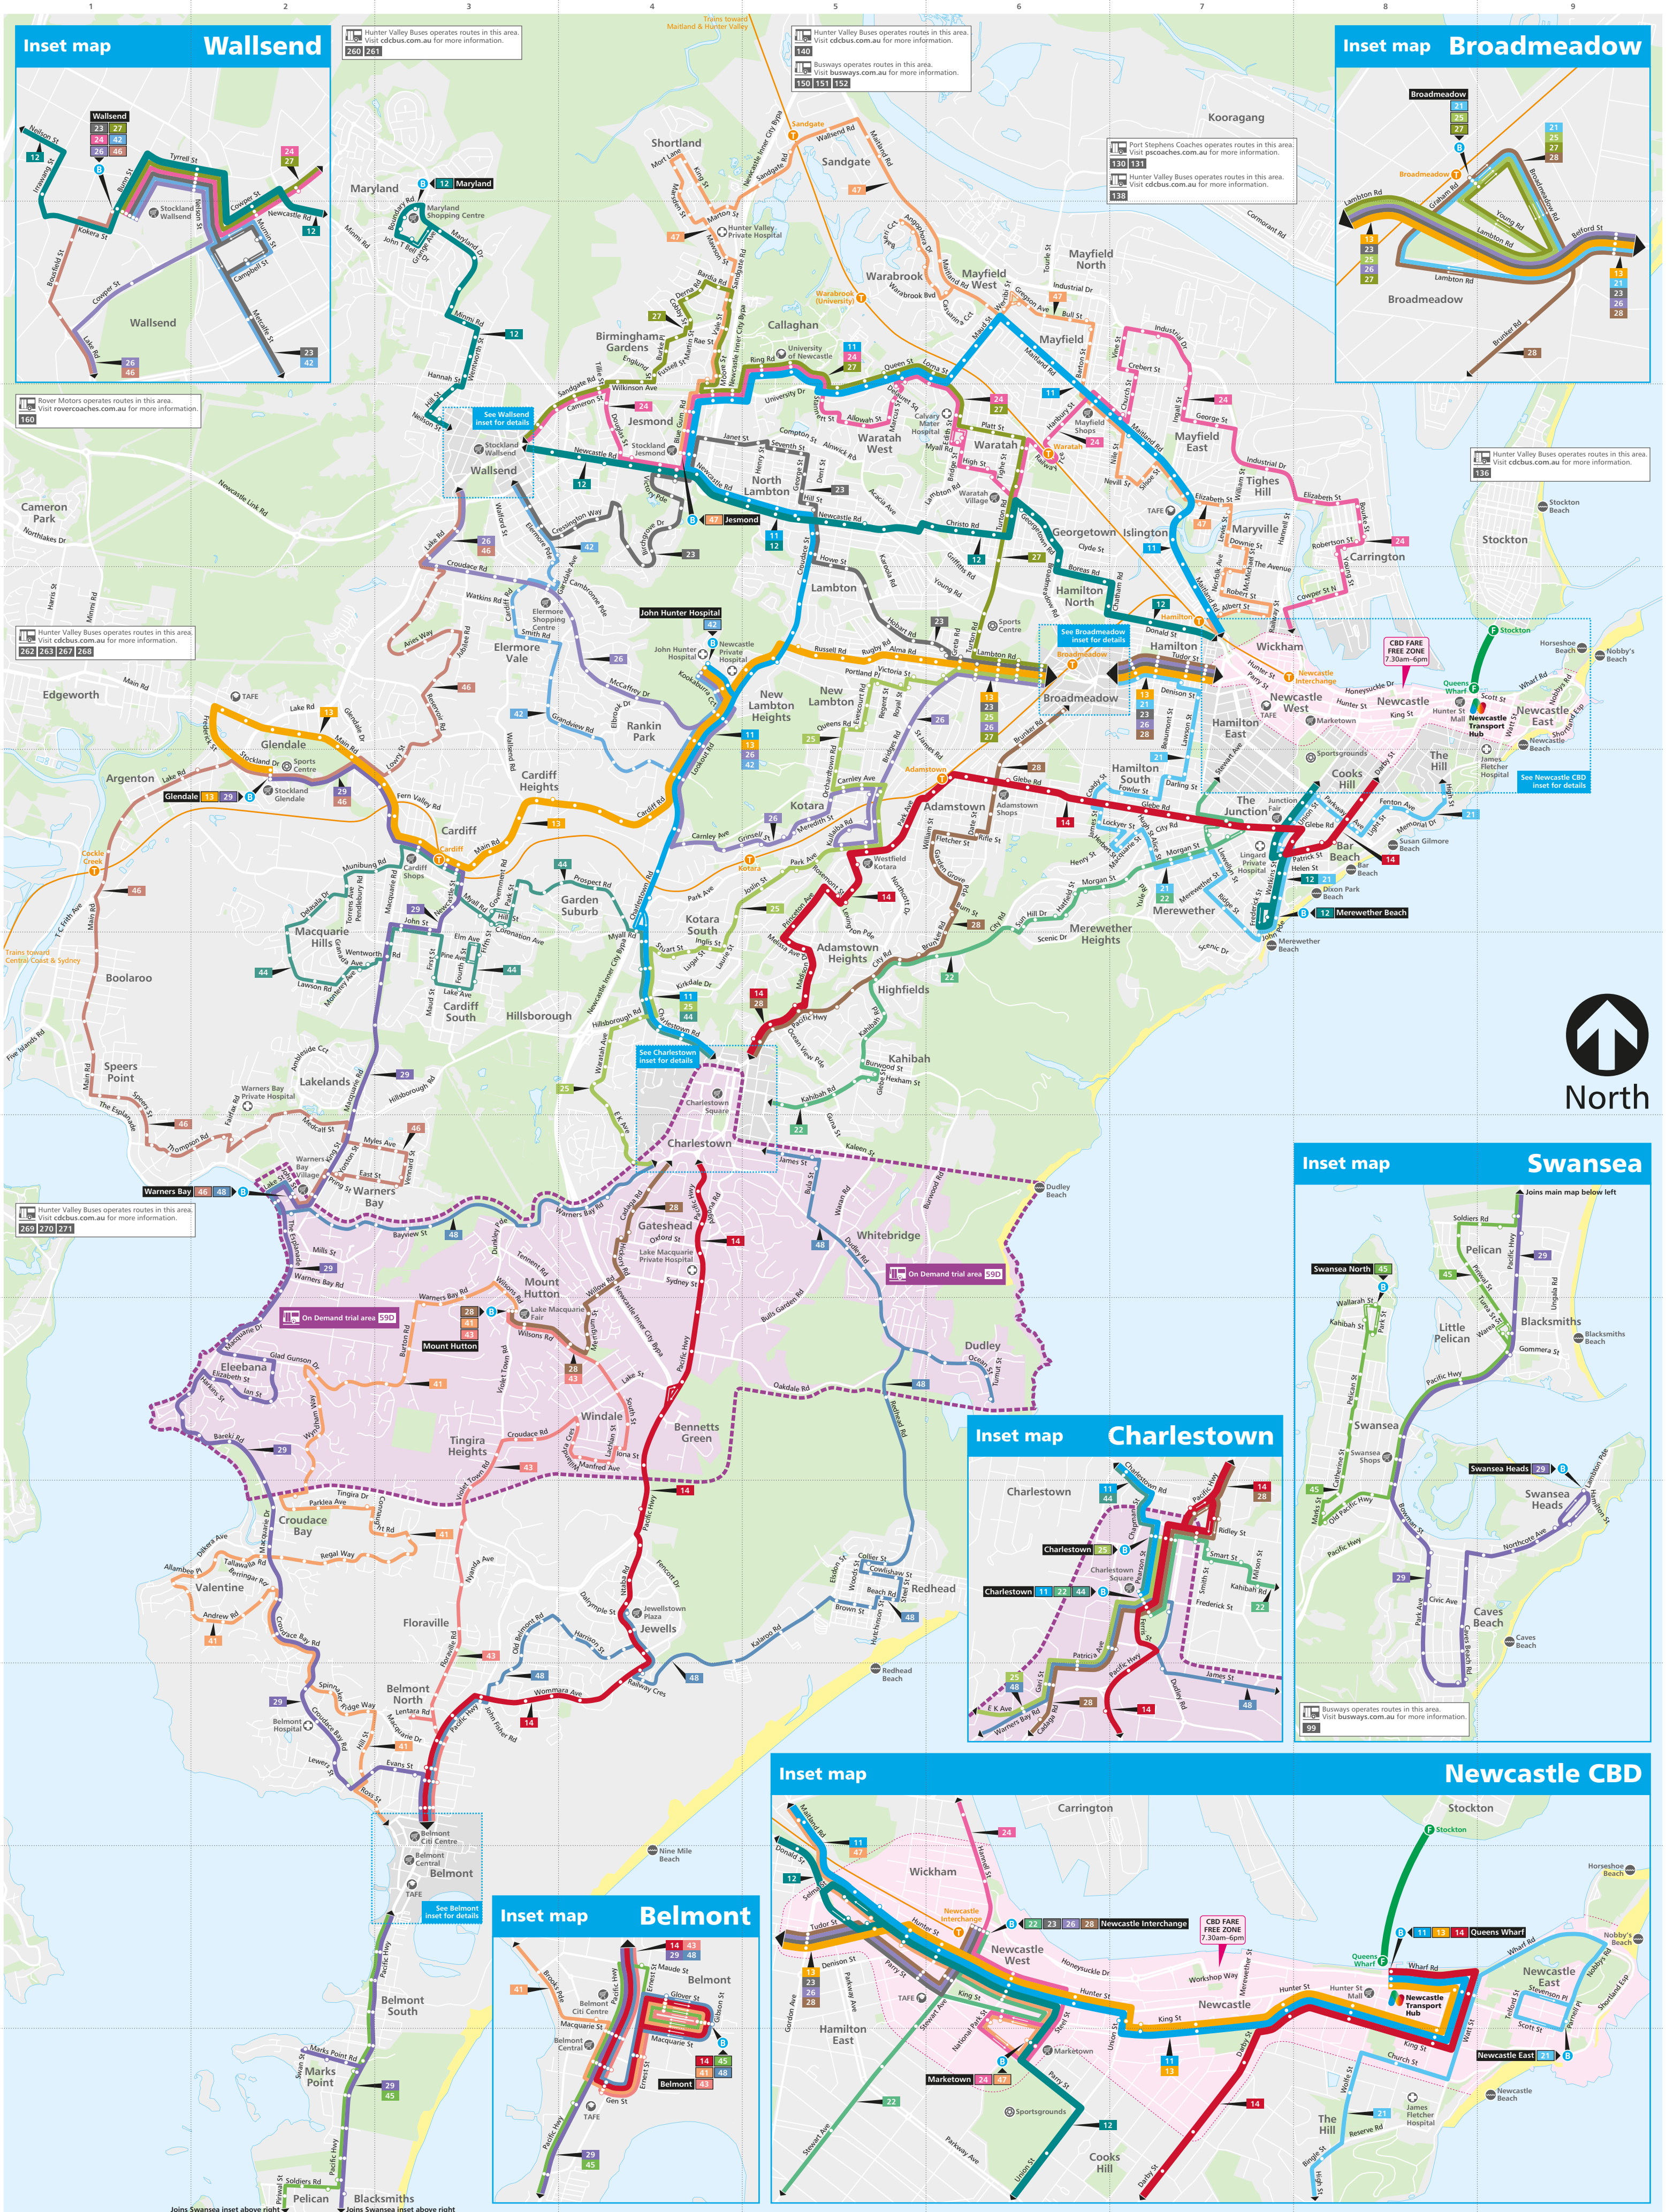

Newcastle and Lake Macquarie region network

effective 14 January 2018

cartography by transgraphics.com.au